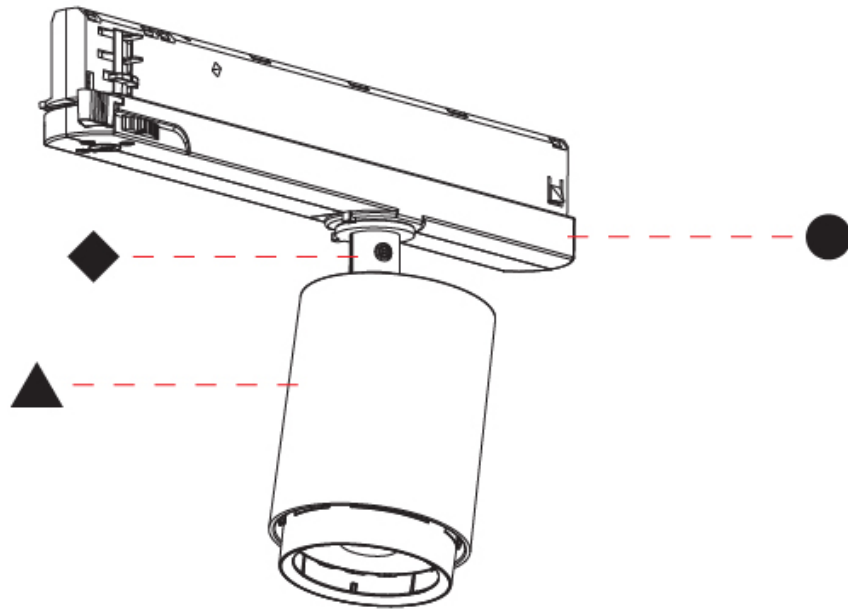

CENTRIQ IN FLEX TRACK

A3T220-

PROJECT

TYPE

SPECIFIER

QUANTITY

DATE

A